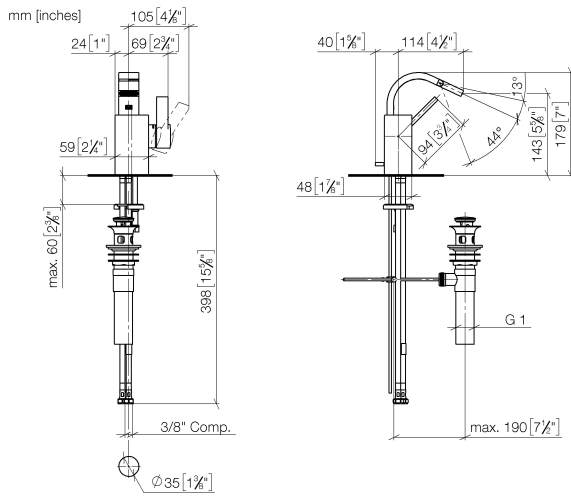

Single-lever bidet mixer with pop-up waste - Chrome

MEM

33 600 782

- 110mm projection
- 1 1/4" pop-up waste
- ball-joint pivotable through 44°
- rectangular, air-enriched flow
- height of mixer 180 mm
- height up to aerator 140 mm
- hole diameter 35 mm
- 2 x pressure hose with 3/8" cap nut
- max. flow 6 l/min

Fits: MEM, CYO

	Chrome	33 600 782-00 0010
	Brushed Platinum	33 600 782-06 0010
	Dark Chrome	33 600 782-19 0010
	Brushed Durabronze (23kt Gold)	33 600 782-28 0010
	Brushed Dark Platinum	33 600 782-99 0010

33 600 782

33 600 782

Single-lever bidet mixer with pop-up waste - Chrome

MEM

33 600 782

Spare parts list

No.	Item Number	Name	Quantity used	Delivery time
1	90 28 22 265 00-00	spout	1	10
2	09 20 78 032-00	handle	1	10
3	90 15 05 042 00 90	cartridge	1	2
4	09 24 04 288 90	nut	1	2
5	09 14 10 137 90	seal	1	2
6	90 14 10 063 00 90	seal	1	2
7	09 31 11 152 90	pin	1	2
8	09 28 30 028-00	cover	1	10
9	09 20 78 057-00	handle	1	10
10	90 31 11 063 00 90	pin	1	2
11	90 31 20 109 00 90	plug	1	2
12	09 14 10 042 90	seal	1	2
13	09 24 04 289-00	nipple	1	10
14	09 14 10 166 90	seal	1	2
15	09 24 04 290 90	nipple	1	2
16	09 31 09 080-00	pull-rod	1	10
17	04 30 04 106 00 90	hose	2	2
18	09 14 10 132 90	seal	1	2
19	09 31 20 027 10-00	plug	1	10
20	04 30 11 038 75 90	fixing set	1	2
21	09 31 11 012 90	pin	1	2
22	90 11 01 023 00-00	pop-up waste	1	10