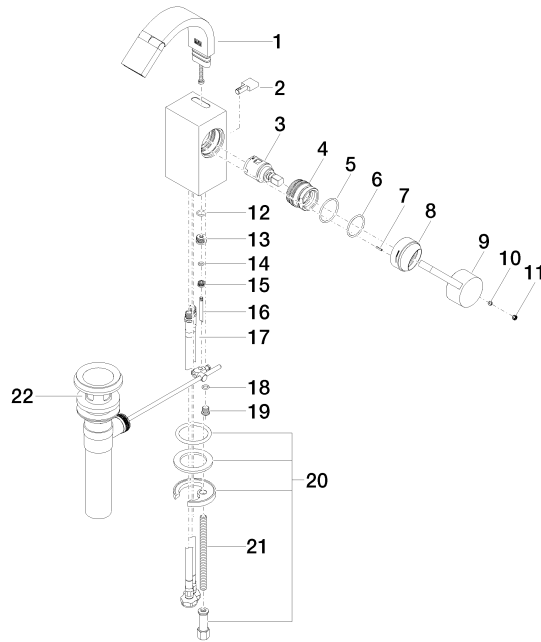

Single-lever bidet mixer with pop-up waste - Chrome

MEM

33 600 782

- 110mm projection
- 1 1/4" pop-up waste
- ball-joint pivotable through 44°
- rectangular, air-enriched flow
- height of mixer 180 mm
- height up to aerator 140 mm
- hole diameter 35 mm
- 2 x pressure hose with 3/8" cap nut
- max. flow 6 l/min

Fits: MEM, CYO

	Chrome	33 600 782-00 0010
	Brushed Platinum	33 600 782-06 0010
	Dark Chrome	33 600 782-19 0010
	Brushed Durabronze (23kt Gold)	33 600 782-28 0010
	Brushed Dark Platinum	33 600 782-99 0010

33 600 782

33 600 782

Single-lever bidet mixer with pop-up waste - Chrome

MEM

33 600 782

Spare parts list

No.	Item Number	Name	Quantity used	Delivery time
1	90 28 22 265 00-00	spout	1	10
2	09 20 78 032-00	handle	1	10
3	90 15 05 042 00 90	cartridge	1	2
4	09 24 04 288 90	nut	1	2
5	09 14 10 137 90	seal	1	2
6	90 14 10 063 00 90	seal	1	2
7	09 31 11 152 90	pin	1	2
8	09 28 30 028-00	cover	1	10
9	09 20 78 057-00	handle	1	10
10	90 31 11 063 00 90	pin	1	2
11	90 31 20 109 00 90	plug	1	2
12	09 14 10 042 90	seal	1	2
13	09 24 04 289-00	nipple	1	10
14	09 14 10 166 90	seal	1	2
15	09 24 04 290 90	nipple	1	2
16	09 31 09 080-00	pull-rod	1	10
17	04 30 04 106 00 90	hose	2	2
18	09 14 10 132 90	seal	1	2
19	09 31 20 027 10-00	plug	1	10
20	04 30 11 038 75 90	fixing set	1	2
21	09 31 11 012 90	pin	1	2
22	90 11 01 023 00-00	pop-up waste	1	10